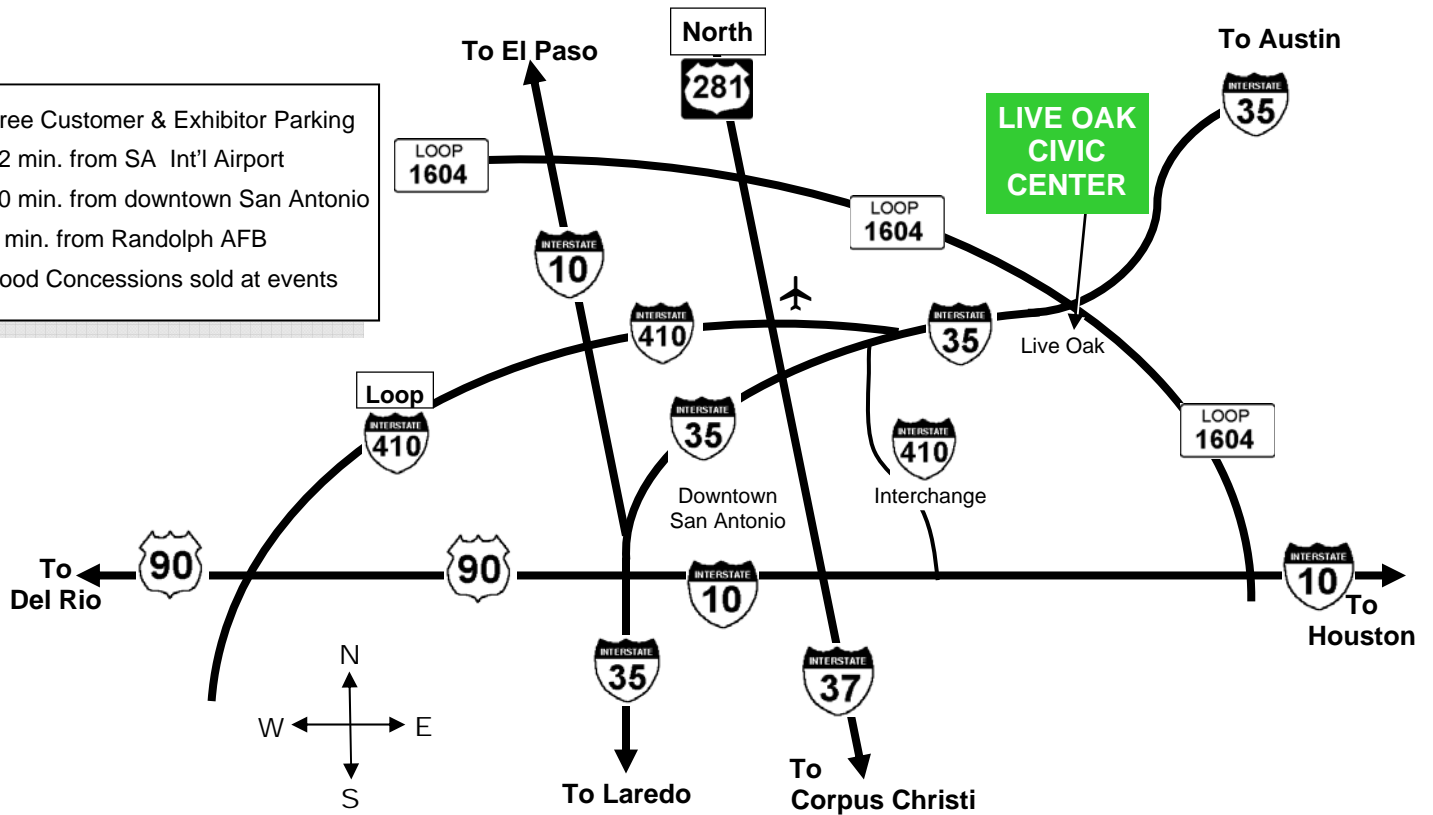

# TRAVEL DIRECTIONS TO LIVE OAK CIVIC CENTER

8101 Pat Booker Rd., Live Oak, TX 78233 • (210) 653-9494 Fax (210) 653-0158

- Free Customer & Exhibitor Parking
- 12 min. from SA Int'l Airport
- 20 min. from downtown San Antonio
- 5 min. from Randolph AFB
- Food Concessions sold at events

-  • **From Airport:** Drive 410-East to I-35 Junction. Continue North on I-35 approx. 5 miles. Take **Exit 171**...Access road will curve right onto Pat Booker Road. Continue for approximately 3/4 mile: Live Oak Civic Center is on the left.
-  • **I-35 North:** (From downtown San Antonio) **Exit 171**. Access road will curve right onto Pat Booker Road: Travel approx. 3/4 mile—Live Oak Civic Center is on the left.
- I-35 South:** (From Austin) Take **Exit 172** Follow signs on frontage road to Pat Booker Rd. Take Pat Booker Rd. back toward Loop 1604 Overpass Bridge. Live Oak Civic Center is on the left at intersection of Pat Booker Rd. & 1604 access Rd.
-  • **East on Loop 1604:** Take 3-way Exit (**35N - 35S - TX Hwy 218**) Stay in left lane and follow signs for Texas Hwy 218/Pat Booker Road. Live Oak Civic Center is on the right.
- **North on Loop 1604:** (Driving on I-10 from Houston) Take **Exit 587** Anderson Loop-1604. Travel North for approx. 8 miles. Exit at Texas Hwy 218/Pat Booker Road. Turn left at light and proceed under freeway overpass. Live Oak Civic Center is on the right.